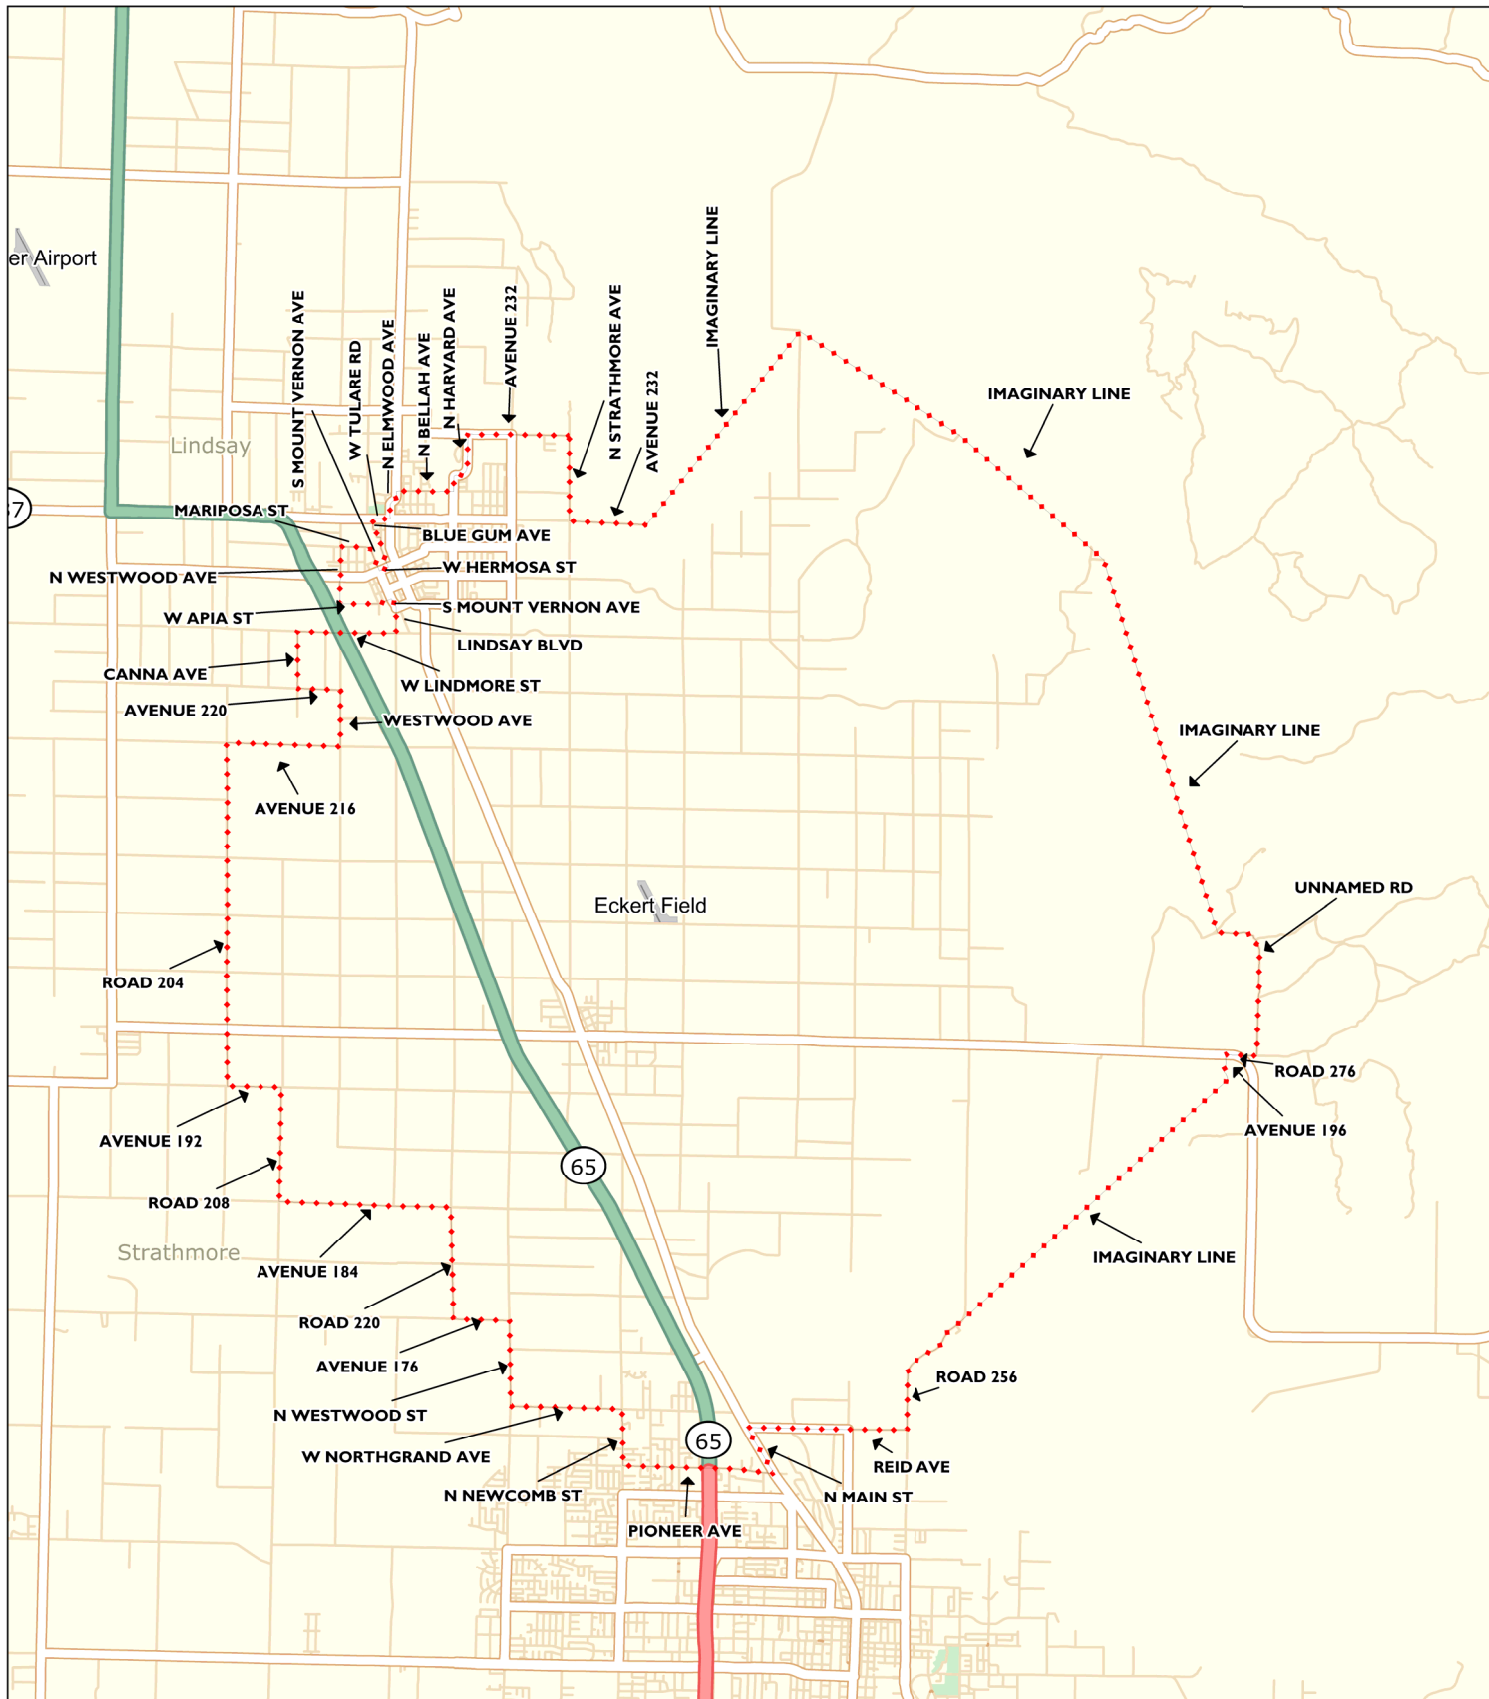

# 2012 Asian Citrus Psyllid Tulare County - Strathmore/Lindsay Restricted Area

 Statutory Boundary  
(37 sq miles)

Map Printed 12/10/2012  
MapInfo 11.5 StreetPro v 2012.03