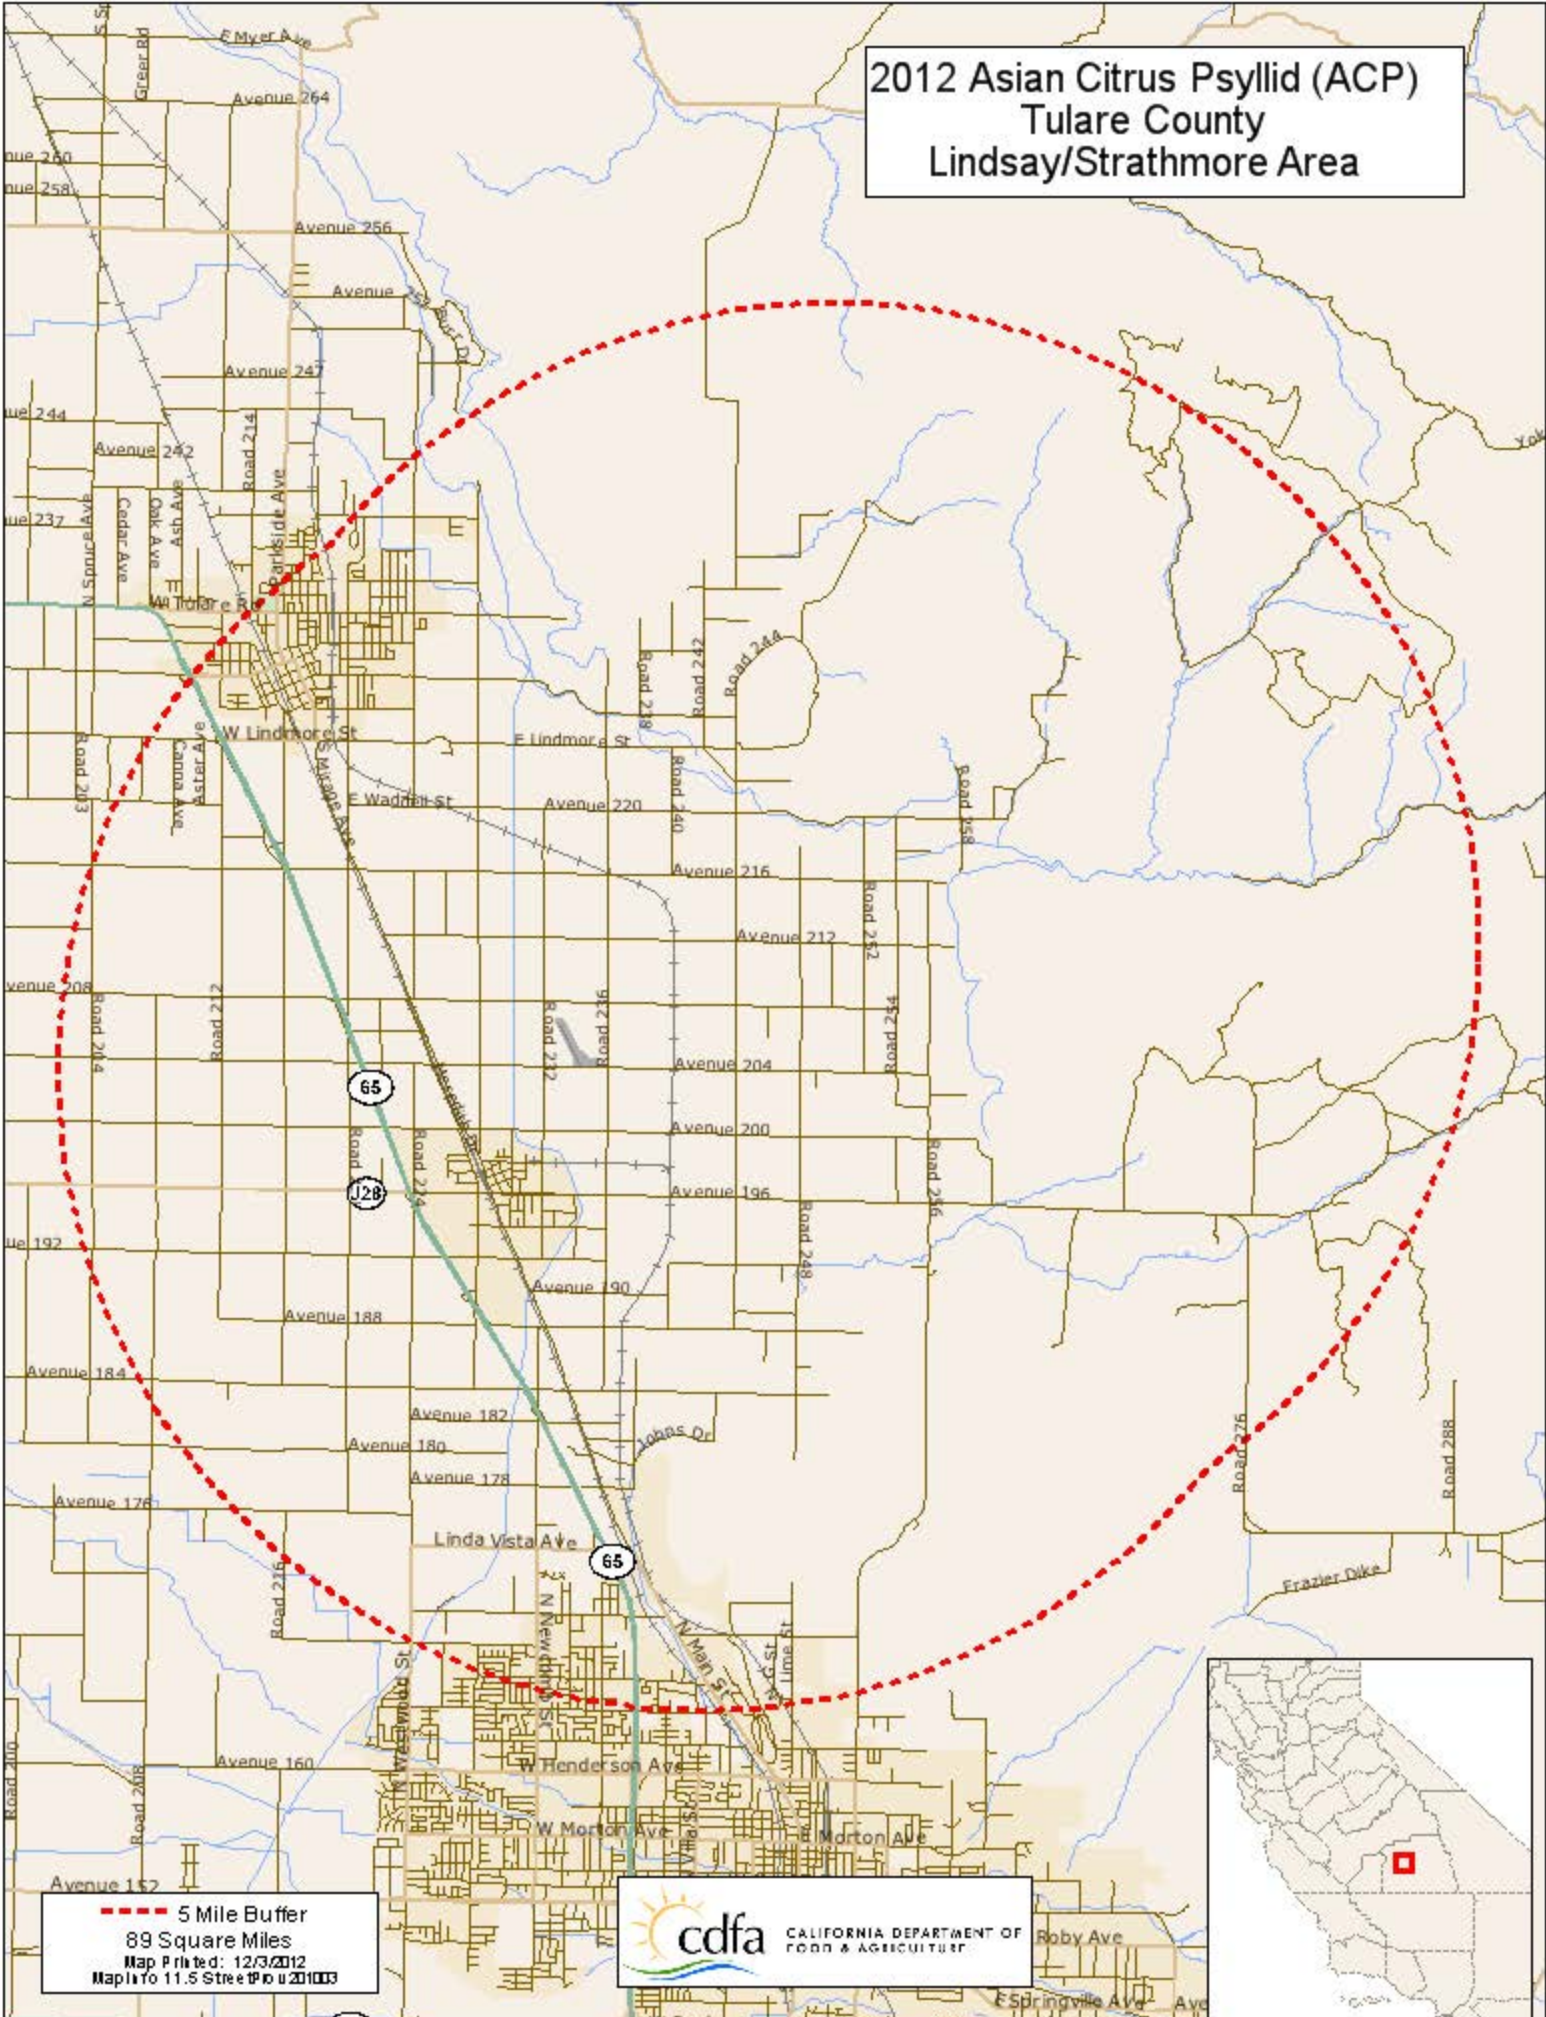

2012 Asian Citrus Psyllid (ACP) Tulare County Lindsay/Strathmore Area

--- 5 Mile Buffer
89 Square Miles
Map Printed: 12/3/2012
MapInfo 11.5 Street Plot 1003

2012 Asian Citrus Psyllid (ACP) Tulare County - Terra Bella Area

--- 5 Mile Buffer
74 Square Miles
Map Printed: 12/3/2012
MapInfo 11.5 Street Plot 201003