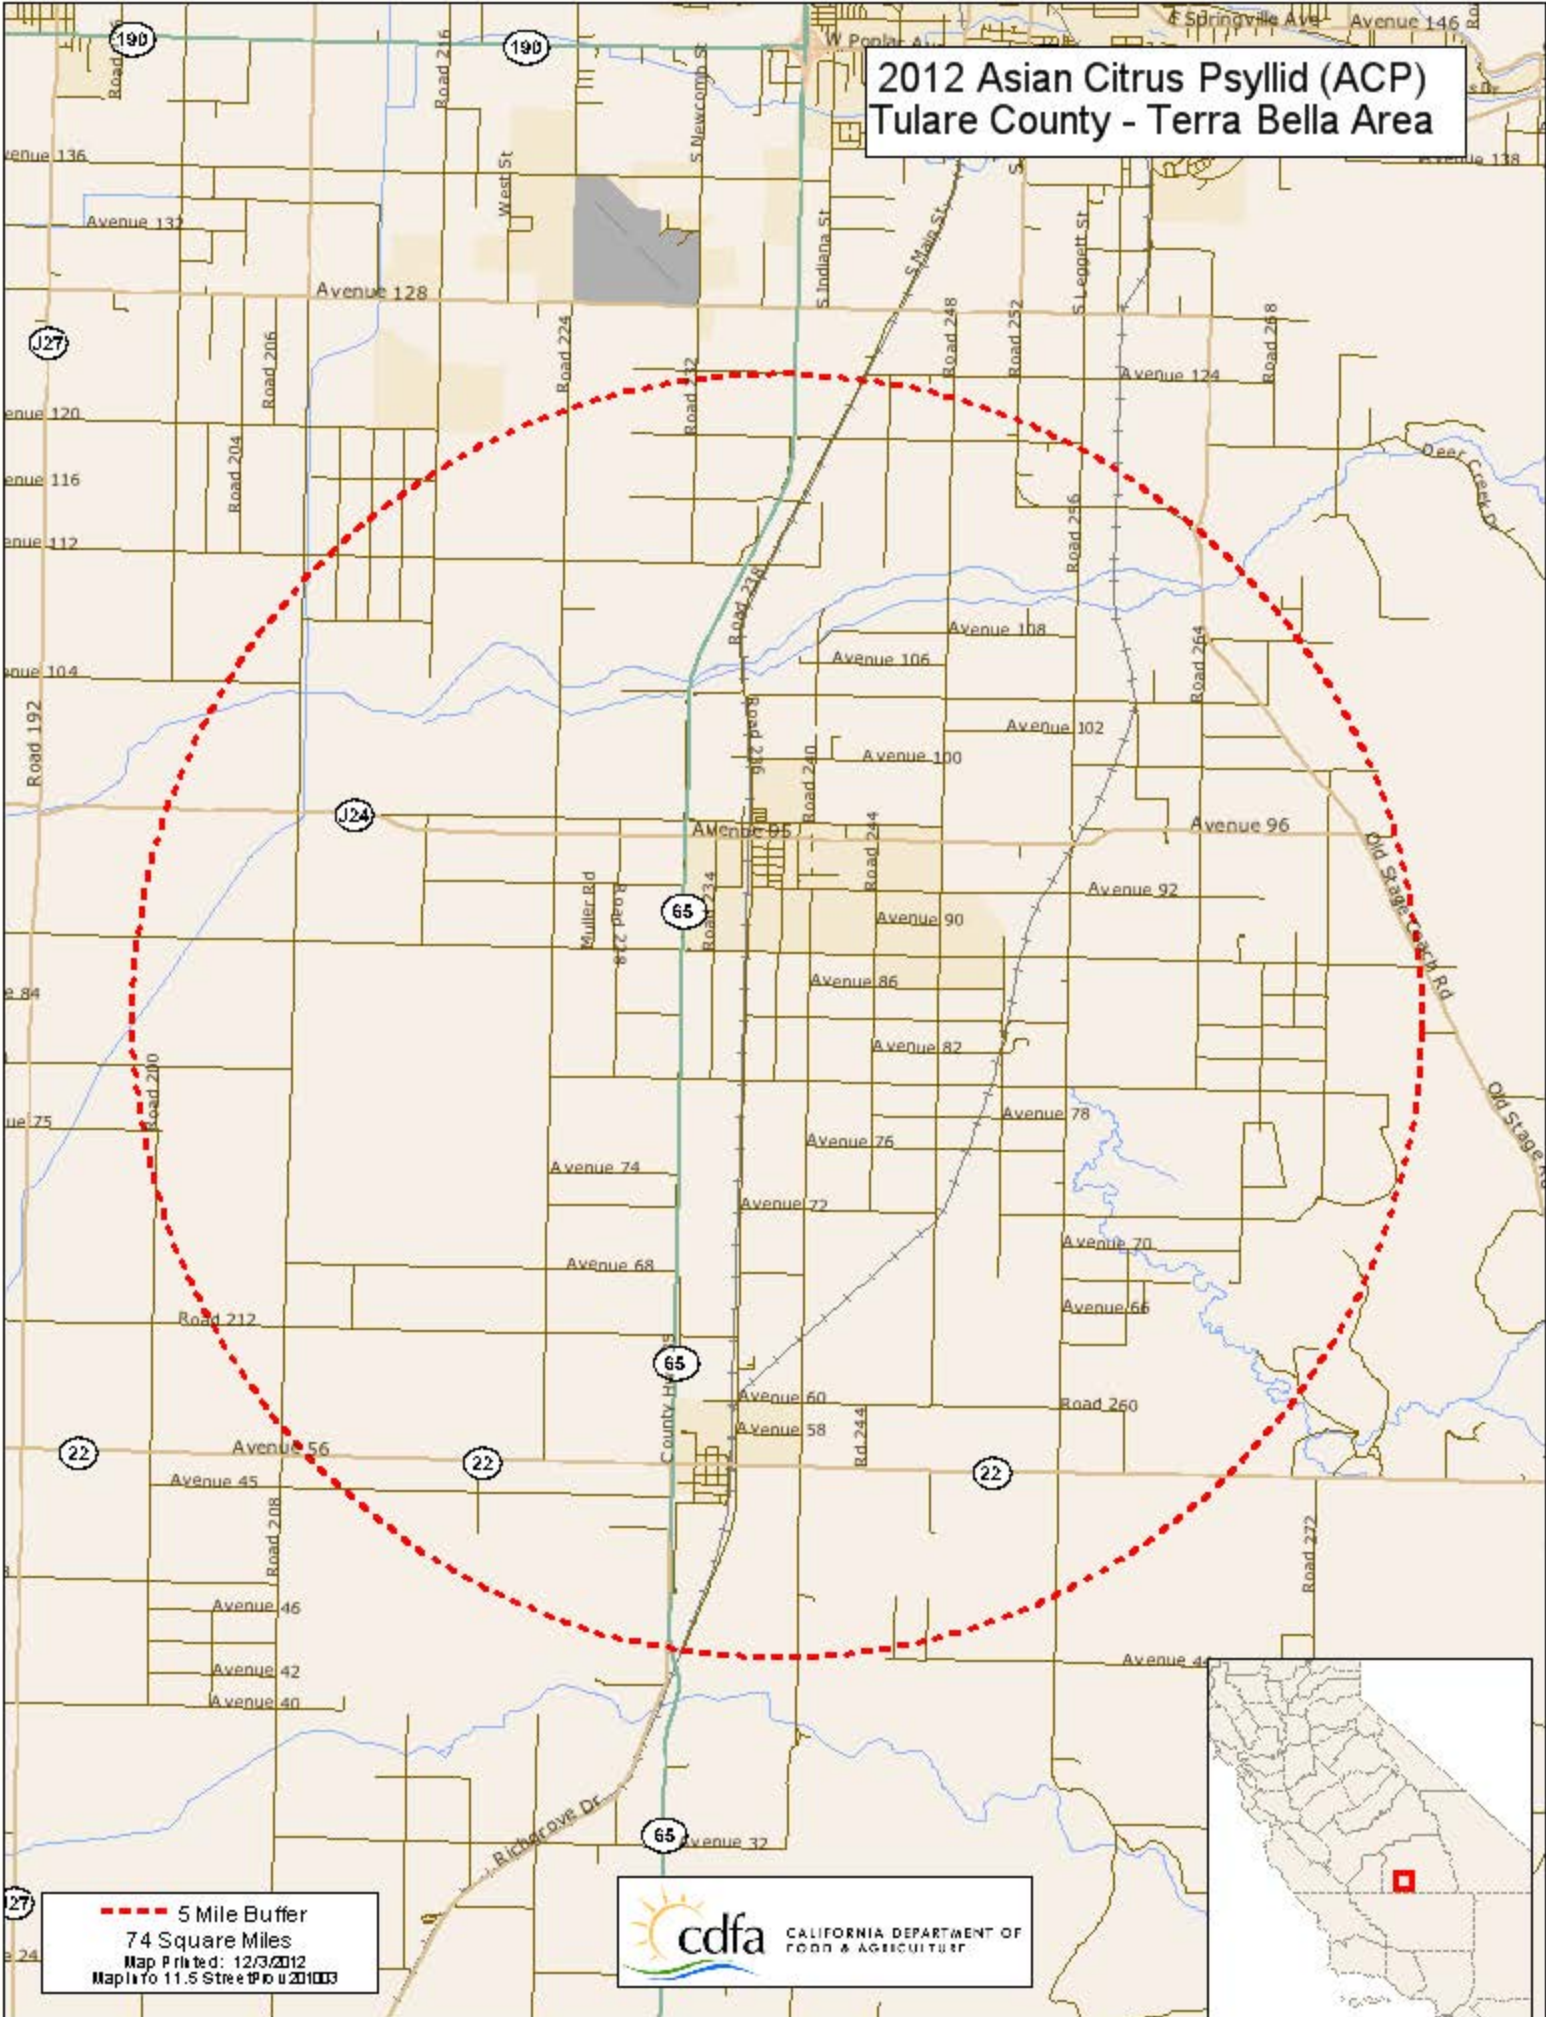

2012 Asian Citrus Psyllid (ACP) Tulare County Lindsay/Strathmore Area

--- 5 Mile Buffer
89 Square Miles
Map Printed: 12/3/2012
MapInfo 11.5 Street Plot 1003

2012 Asian Citrus Psyllid (ACP) Tulare County - Terra Bella Area

--- 5 Mile Buffer
74 Square Miles
Map Printed: 12/3/2012
MapInfo 11.5 Street Plot 201003