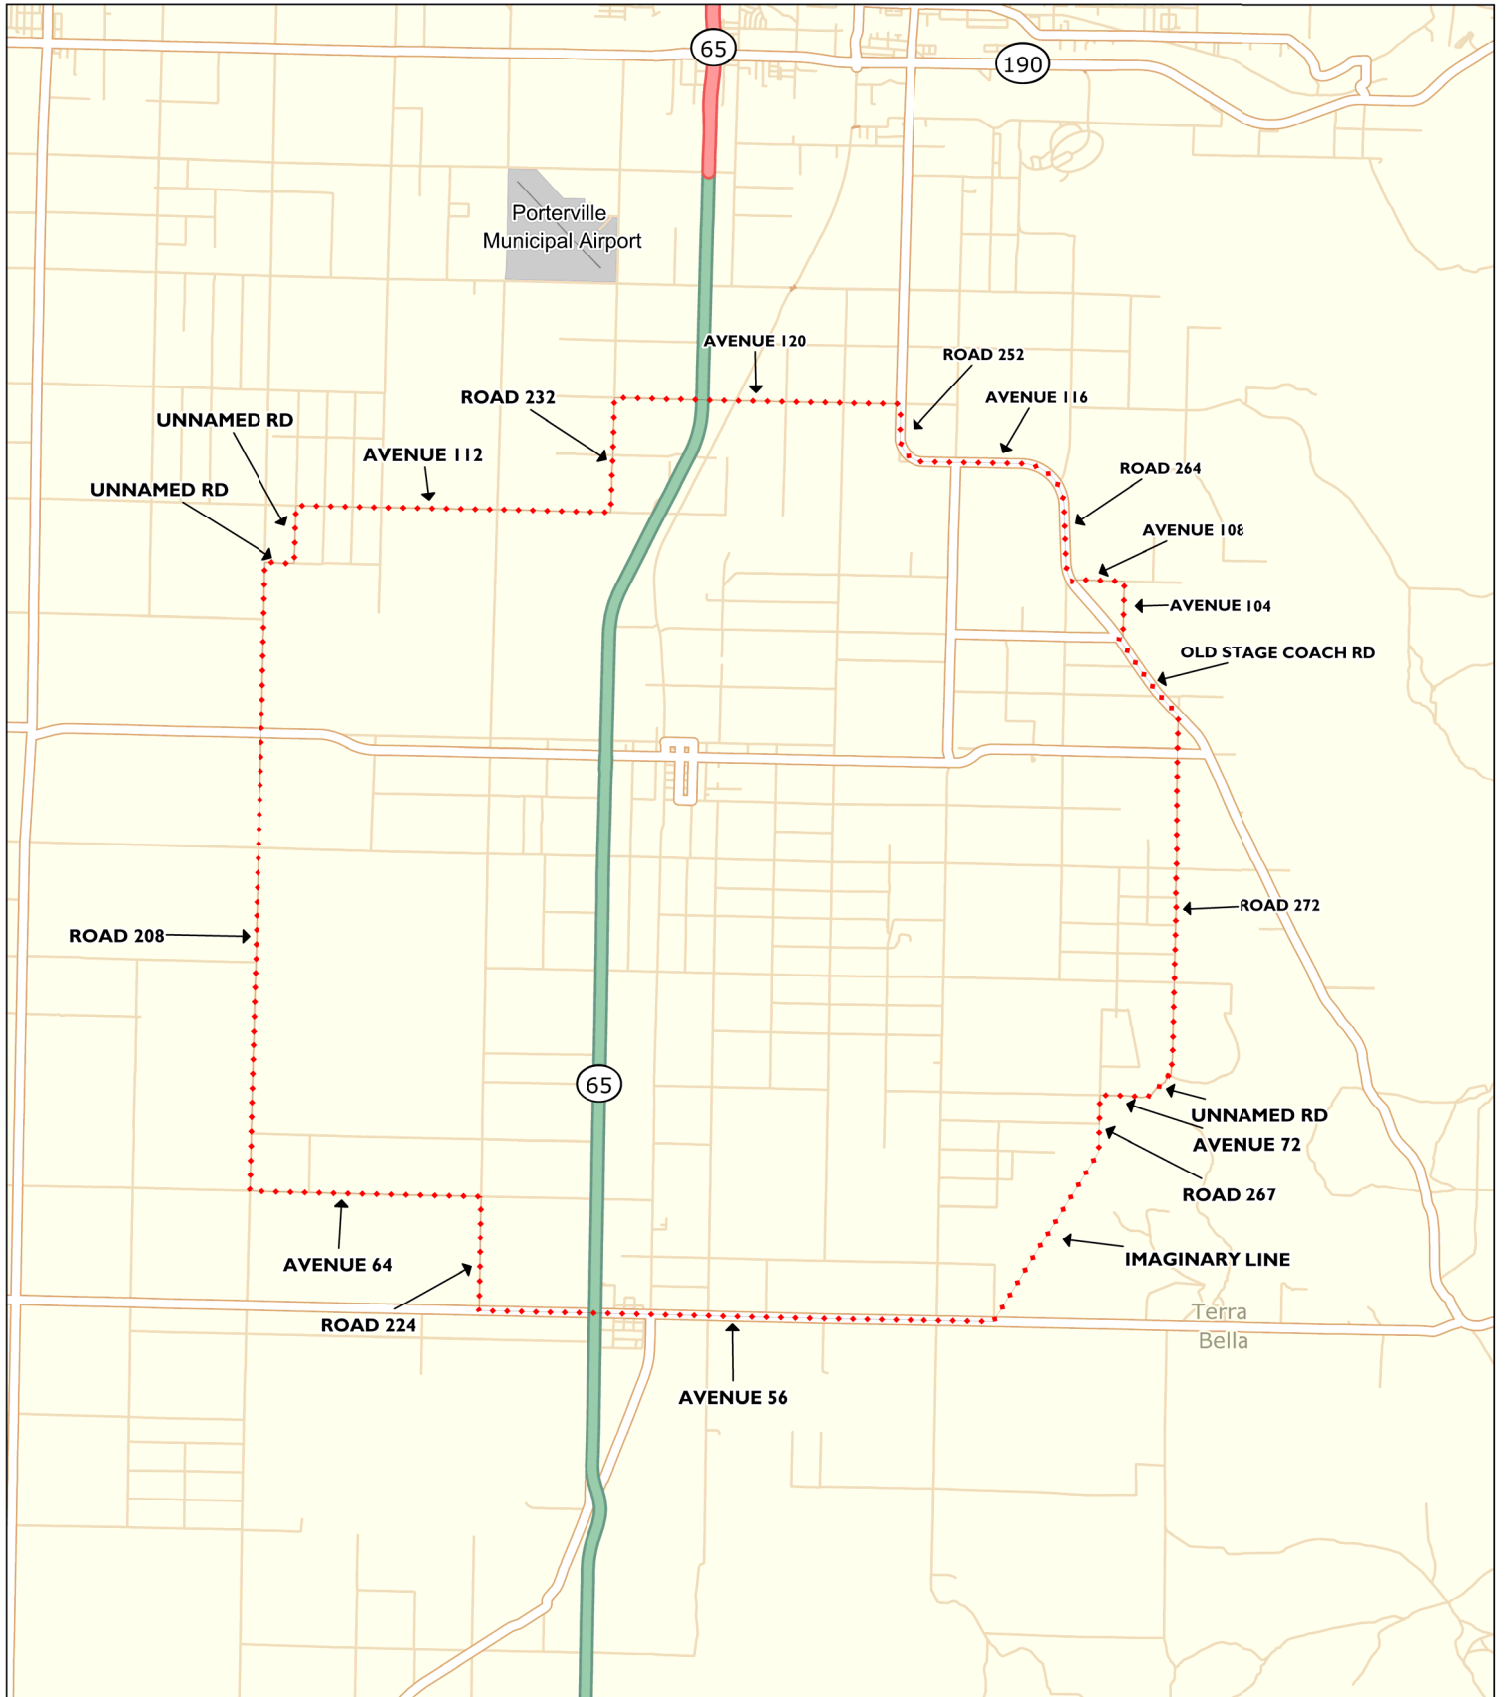

2012 Asian Citrus Psyllid Tulare County - Terra Bella Restricted Area

 Statutory Boundary
(31 sq miles)

Map Printed 12/10/2012
MapInfo 11.5 StreetPro v 2012.03